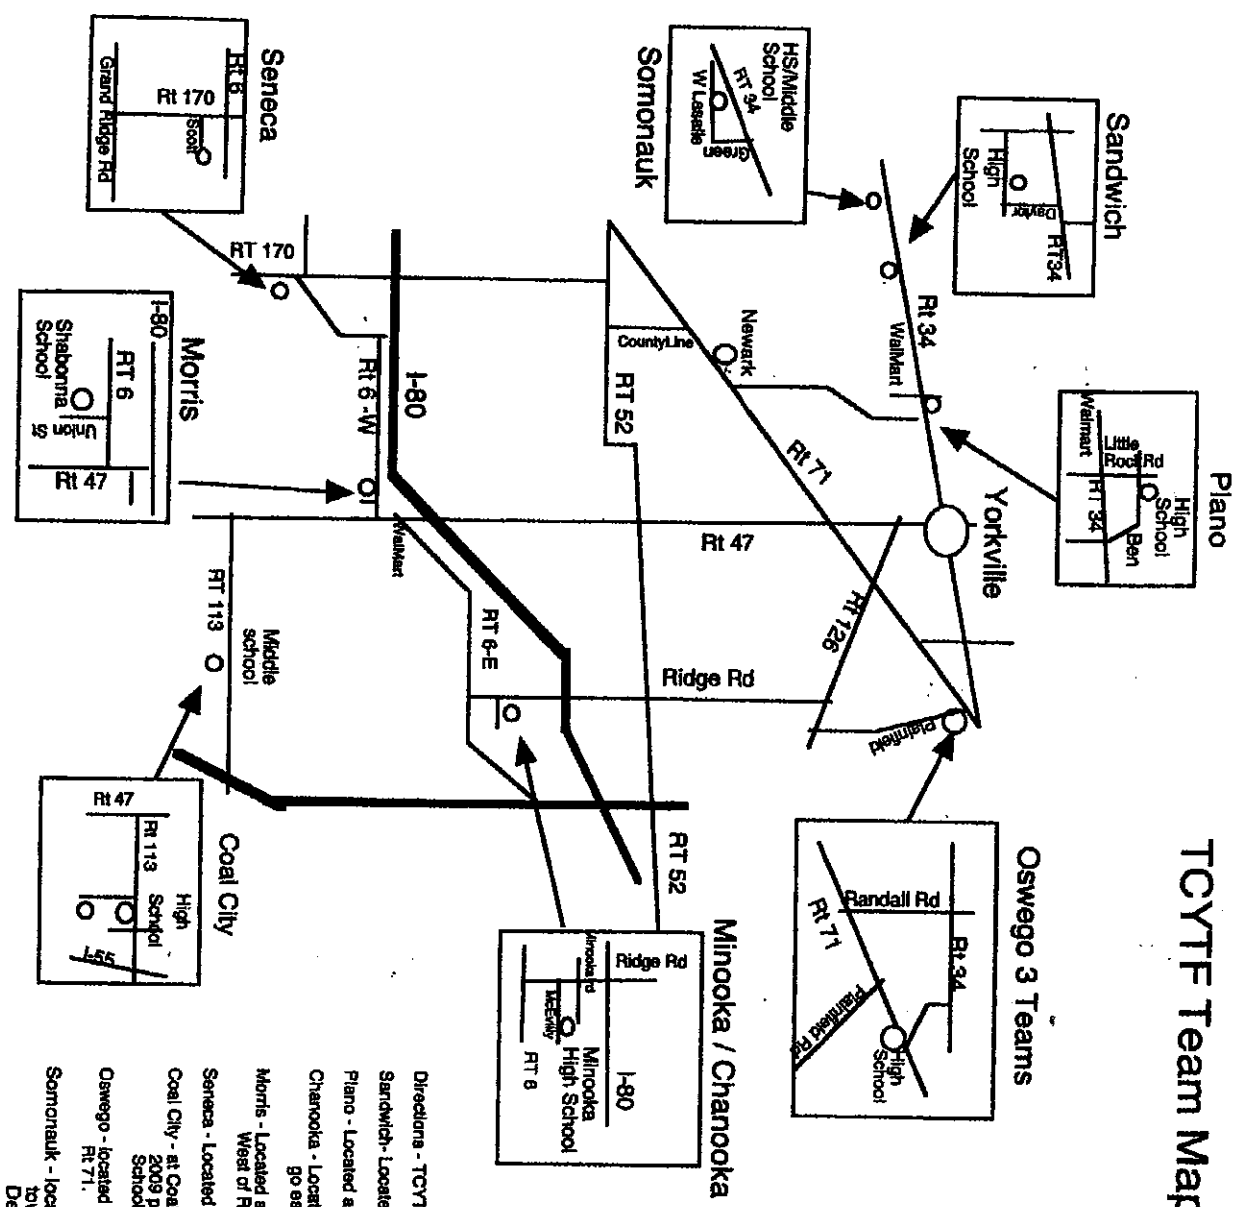

TCYTF Team Map 2010

- Directions - TCYTF 2010 all teams**
- Sandwich** - Located at Sandwich High South of Rt 34 on Dayton St
 - Plano** - Located at Plano High North of Rt 34 off Little Rock Rd
 - Chanooka** - Located at Minooka High South of I-80 & North of Rt 6 go east off of Ridge Road
 - Morris** - Located at Shabonna Middle School on W Rt 6 and Union St West of Route 47
 - Seneca** - Located at Seneca High on Scott St. East off Rt 170
 - Coal City** - at Coal City High on the west side of Coal City on Rt 113 - 2009 play at Middle School South West and South of High School on Carbon Hill Rd
 - Oswego** - located at Oswego High School just East of Route 34 on Rt 71.
 - Somonauk** - located at Somonauk MS 510 W Lasalle west side of town across street from Middle School next to John Deere Dealer